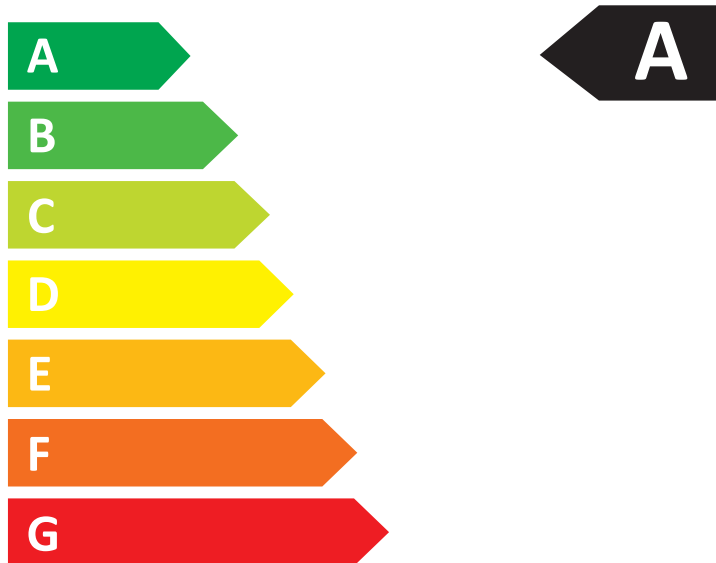

SAMSUNG

WW90DG6U25LB

44 kWh / 100

9,0 kg

3:48

50 L

A**B**CDEFG

72 dB
A**B**CD

2019/2014

Size: W 107 x H 208 mm

Material : ART

Release paper: Pale blue-green Glassine

SAMSUNG

WW90DG6U25LB

44 kWh / 100

9,0 kg

3:48

50 L

A**B**CDEFG

72 dB
A**B**CD

2019/2014

Size: W 102 x H 198 mm

Material : ART

Release paper: Pale blue-green Glassine